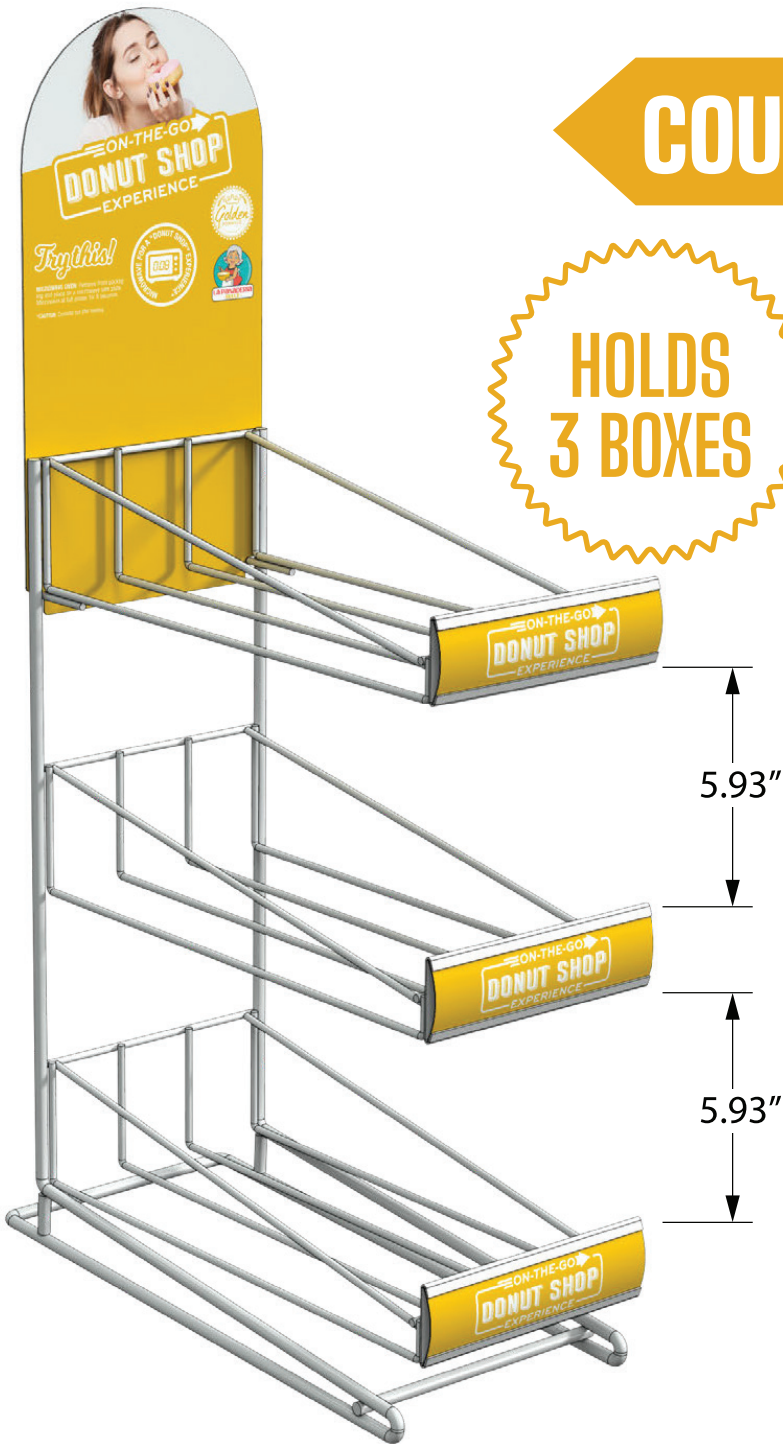

GOLDEN DOUGH

COUNTER DISPLAY

HOLDS
3 BOXES

00850018301640

PRODUCT DETAILS

STEEL WIRE CONSTRUCTION

SHELF GRAPHIC IN METAL CHANNEL

INTERCHANGEABLE HEADER

ACCOMMODATES 7CT DONUT CADDIES

ITEM NUMBER:

GDFR3-01

DIMENSIONS:

(5.75"W X 12.75"D X 27"H)

CARTON WEIGHT: 4.4 LBS

CARTON DIMENSIONS: 20 X 14 X 7

CARTON CUBE: 1.1 CU FT

TI X HI - 6 X 11: 66 CARTONS PER PALLET

1-833-DONUT-01 (833-366-8801)

GoldenDoughFoods.com

MANUFACTURED UNDER THE AUTHORITY OF GOLDEN DOUGH FOODS LLC, WINTER PARK, FLORIDA.

CONFIDENTIAL AND PROPRIETARY. COPYRIGHT © BY DOUGH HOLDINGS, LLC. ALL RIGHTS RESERVED.